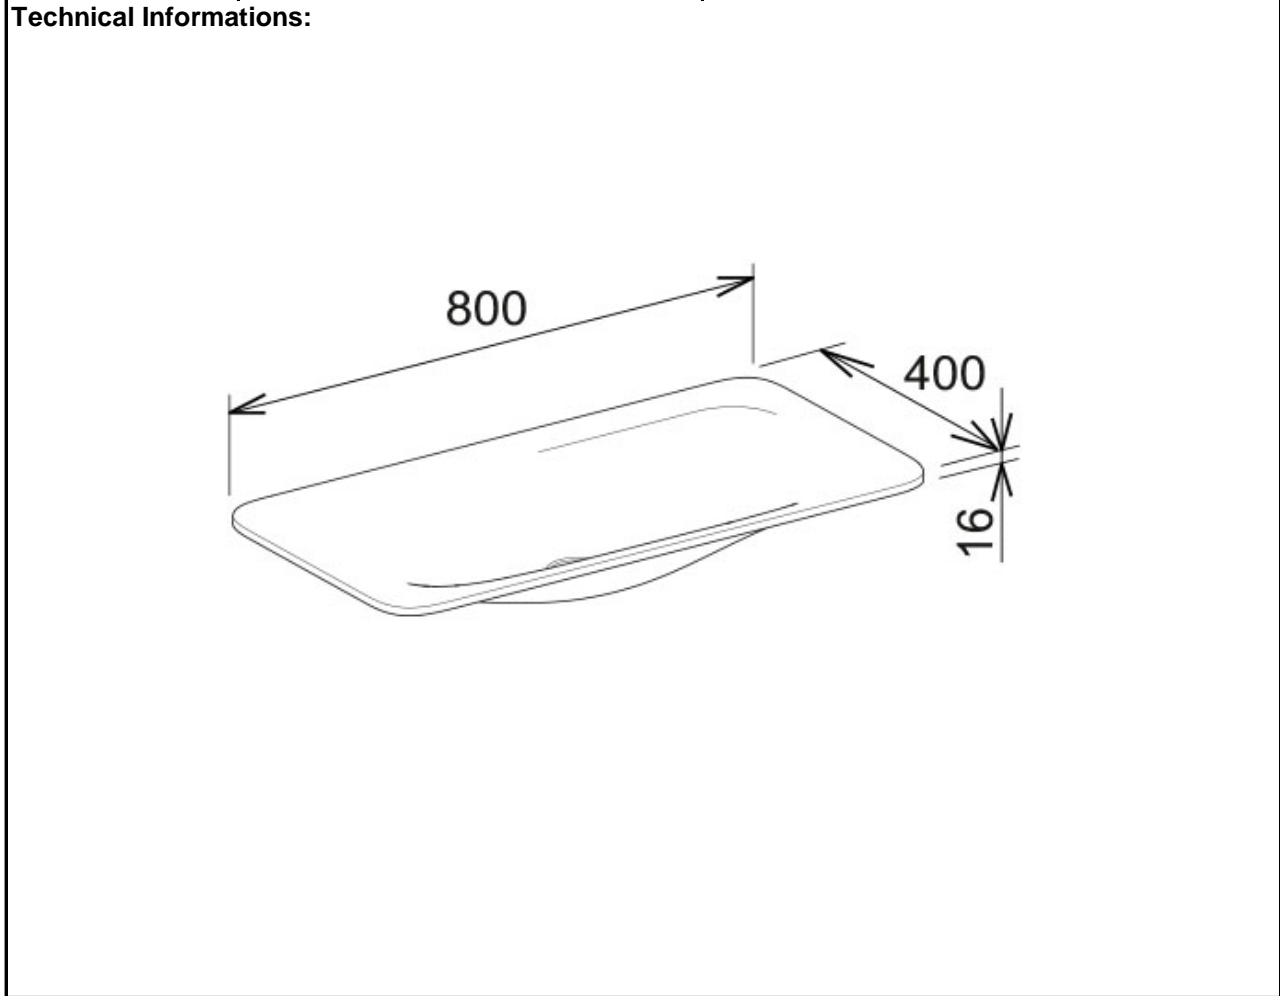

SPECIFICATION SHEET - washbasin

BRAND:	KEUCO	Product Photo: 
ORIGIN:	Germany	
SERIES:	VANITY UNITS	
PRODUCT DESCRIPTION:	ED400 ceramic built-in basin CleanPlus surface No tap hole, without overflow	
MODEL No.	31580 311600	
FINISH/COLOUR:	White	
DIMENSIONS:	400mm x 800mm x 16mm	
OPTIONAL MATCHING PARTS:		